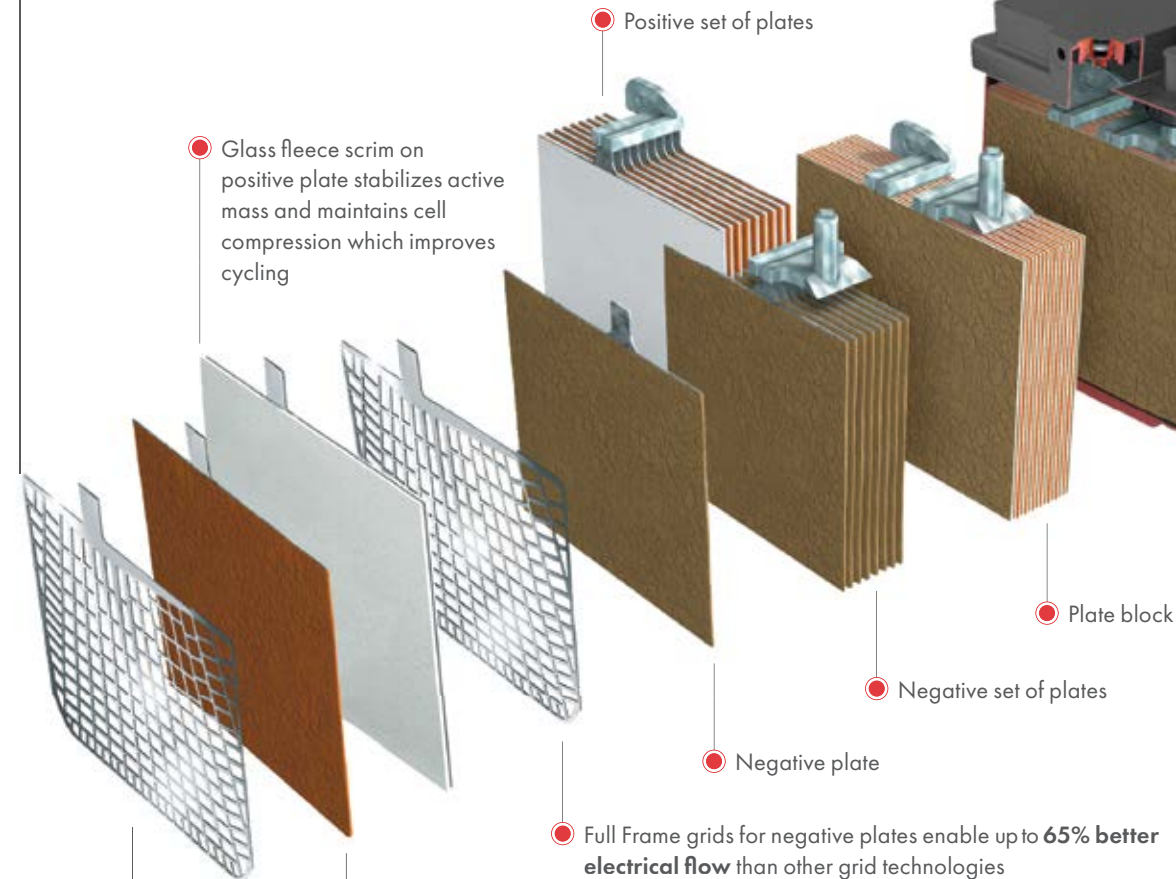

# ACDELCO AGM BATTERY KEY FEATURES

Full Frame stamped grids for positive plates **increases durability by over 65%** and are more corrosion-resistant than other grid designs

Glass fleece scrim on positive plate stabilizes active mass and maintains cell compression which improves cycling

Positive set of plates

Full Frame grids for negative plates enable up to **65% better electrical flow** than other grid technologies

Thicker positive plates and higher paste density to **improve cyclability**

Optimized positive grid strip for **better corrosion resistance**

Valve-regulated cover design

- Avoids penetration of external oxygen which **reduces oxidation of negative plates** (protects against self-discharge)
- Reduces oxygen escape which **supports oxygen recombination and reduces water consumption**